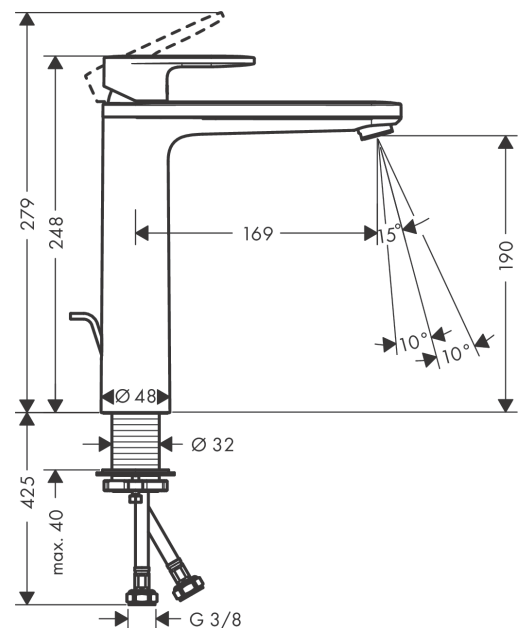

### Single lever basin mixer 190 with isolated water conduction and pop-up waste set

Surfaces: **Chrome** Article Number: **71572000**

##### product features

- consists of: single lever basin mixer, waste set
- ComfortZone 190
- projection 169 mm
- spray type: normal spray
- swiveling spray former
- maximum flow rate at 3 bar: 5 l/min
- ceramic cartridge
- temperature limitation adjustable
- with isolated water conduction - without contact with nickel and lead
- suitable for continuous flow water heaters
- pop-up waste set G 1¼
- material waste set: synthetic
- connection type: G ¾ connections
- connection dimension: DN15

#### Scale drawing

**Vernis Blend**

**Single lever basin mixer 190 with isolated water conduction and pop-up waste set**

Surfaces: **Chrome** Article Number: **71572000**

**Flowchart**